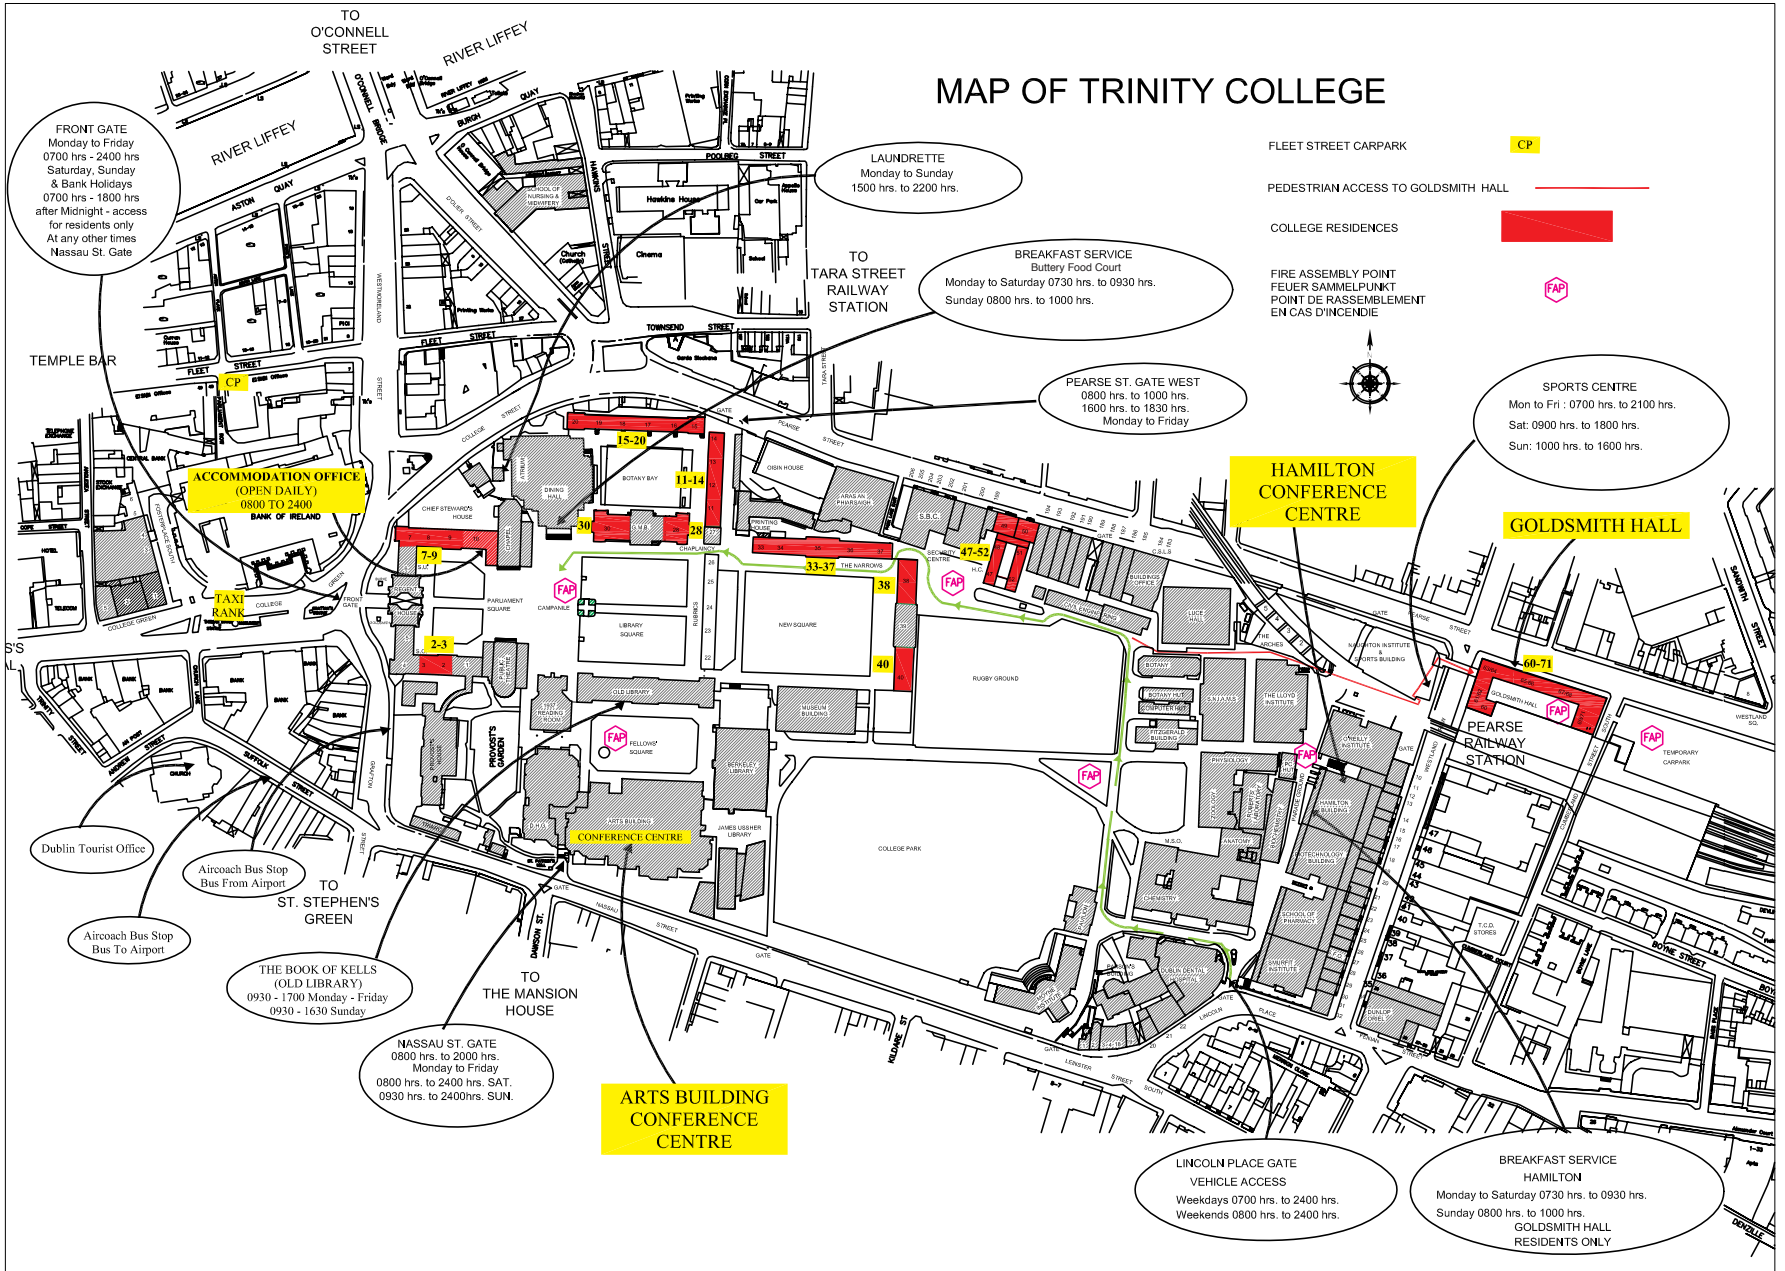

MAP OF TRINITY COLLEGE

FRONT GATE
Monday to Friday
0700 hrs - 2400 hrs
Saturday, Sunday
& Bank Holidays
0700 hrs - 1800 hrs
after Midnight - access
for residents only
At any other times
Nassau St. Gate

LAUNDRETTE
Monday to Sunday
1500 hrs. to 2200 hrs.

BREAKFAST SERVICE
Buttery Food Court
Monday to Saturday 0730 hrs. to 0930 hrs.
Sunday 0800 hrs. to 1000 hrs.

PEARSE ST. GATE WEST
0800 hrs. to 1000 hrs.
1600 hrs. to 1830 hrs.
Monday to Friday

SPORTS CENTRE
Mon to Fri : 0700 hrs. to 2100 hrs.
Sat: 0900 hrs. to 1800 hrs.
Sun: 1000 hrs. to 1600 hrs.

FLEET STREET CARPARK

CP

PEDESTRIAN ACCESS TO GOLDSMITH HALL

COLLEGE RESIDENCES

ACCOMMODATION OFFICE
(OPEN DAILY)
0800 TO 2400
BANK OF IRELAND

HAMILTON
CONFERENCE
CENTRE

GOLDSMITH HALL

ARTS BUILDING
CONFERENCE
CENTRE

LINCOLN PLACE GATE
VEHICLE ACCESS
Weekdays 0700 hrs. to 2400 hrs.
Weekends 0800 hrs. to 2400 hrs.

BREAKFAST SERVICE
HAMILTON
Monday to Saturday 0730 hrs. to 0930 hrs.
Sunday 0800 hrs. to 1000 hrs.
GOLDSMITH HALL
RESIDENTS ONLY

THE BOOK OF KELLS
(OLD LIBRARY)
0930 - 1700 Monday - Friday
0930 - 1630 Sunday

NASSAU ST. GATE
0800 hrs. to 2000 hrs.
Monday to Friday
0800 hrs. to 2400 hrs. SAT.
0930 hrs. to 2400hrs. SUN.

Aircoach Bus Stop
Bus From Airport
TO ST. STEPHEN'S GREEN

Aircoach Bus Stop
Bus To Airport

Dublin Tourist Office

TO THE MANSION HOUSE

PEARSE RAILWAY STATION

TEMPLE BAR

TO O'CONNELL STREET

RIVER LIFFEY

TO TARA STREET RAILWAY STATION

TO ST. STEPHEN'S GREEN

TO THE MANSION HOUSE

TO THE MANSION HOUSE